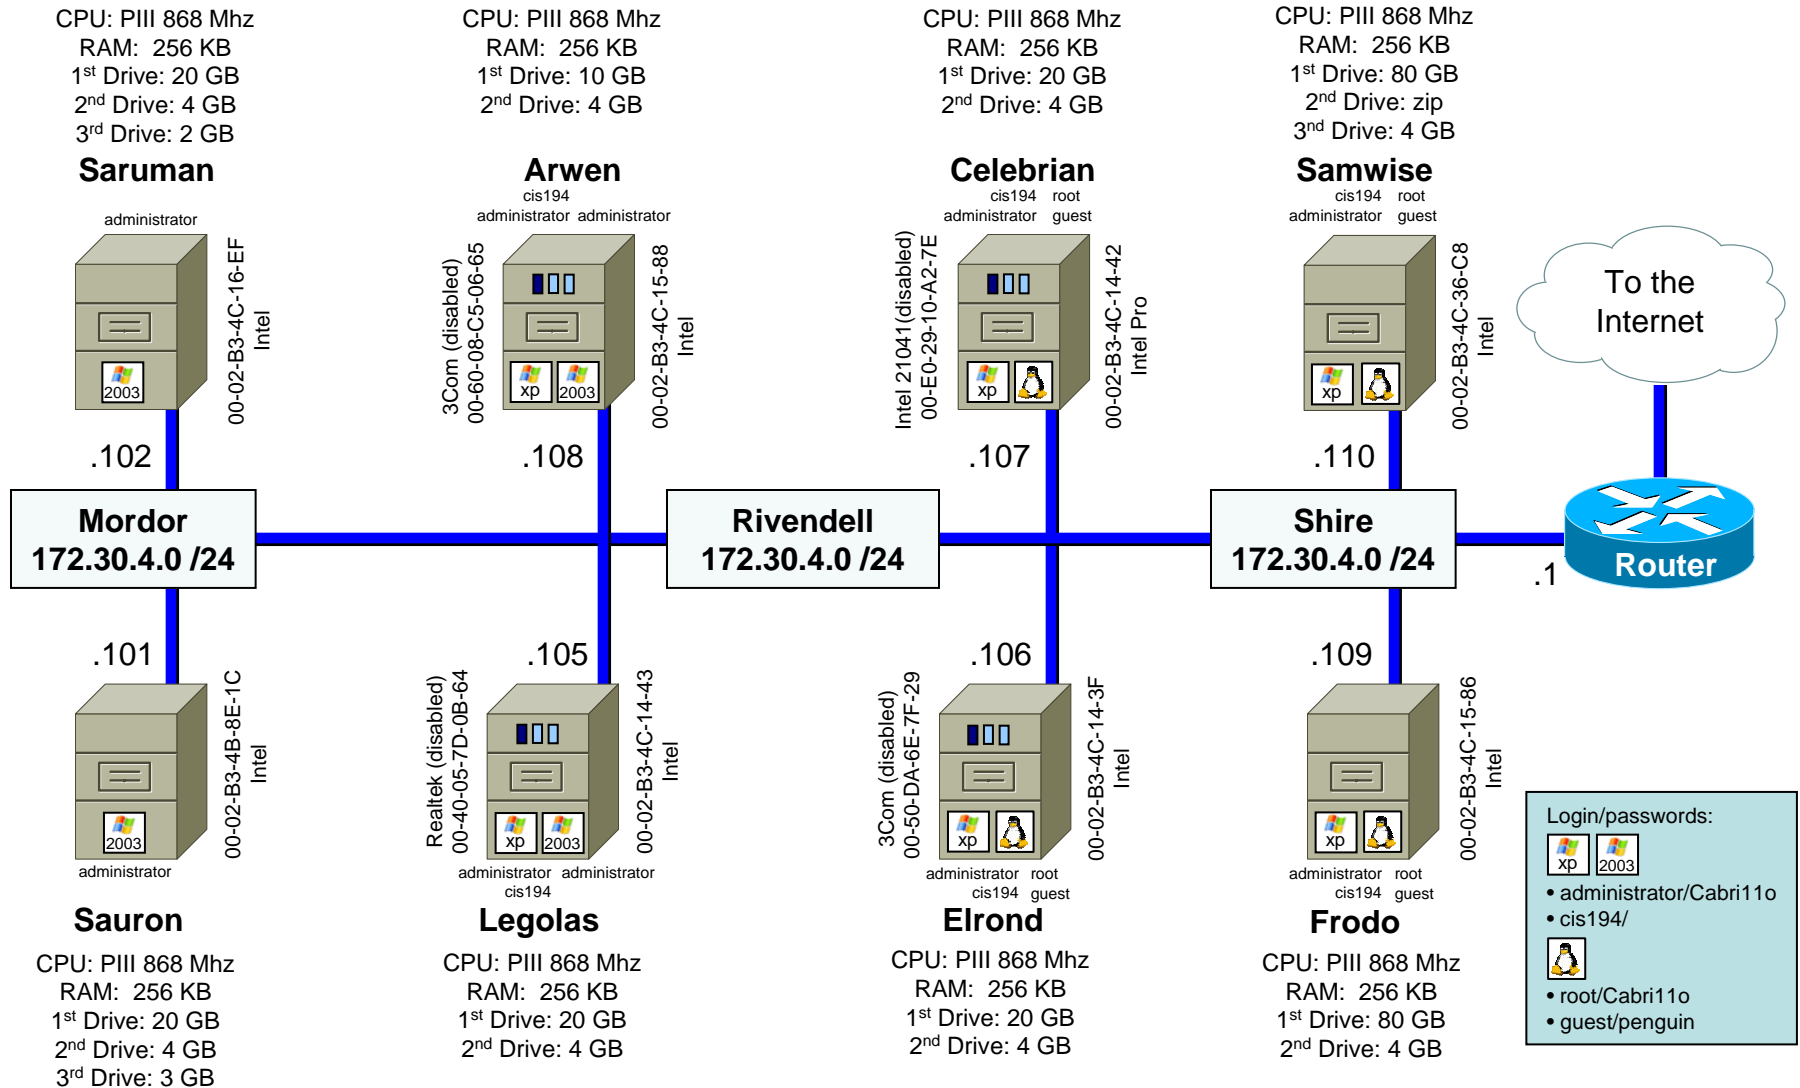

Cabrillo Network & System Technology Lab

Middle Earth Server Inventory (21-Sept-2006)

TRIOS Drive Selector
 (first button selected)

Windows XP Professional SP2

Windows Server 2003 Enterprise Edition

Red Hat Linux 9