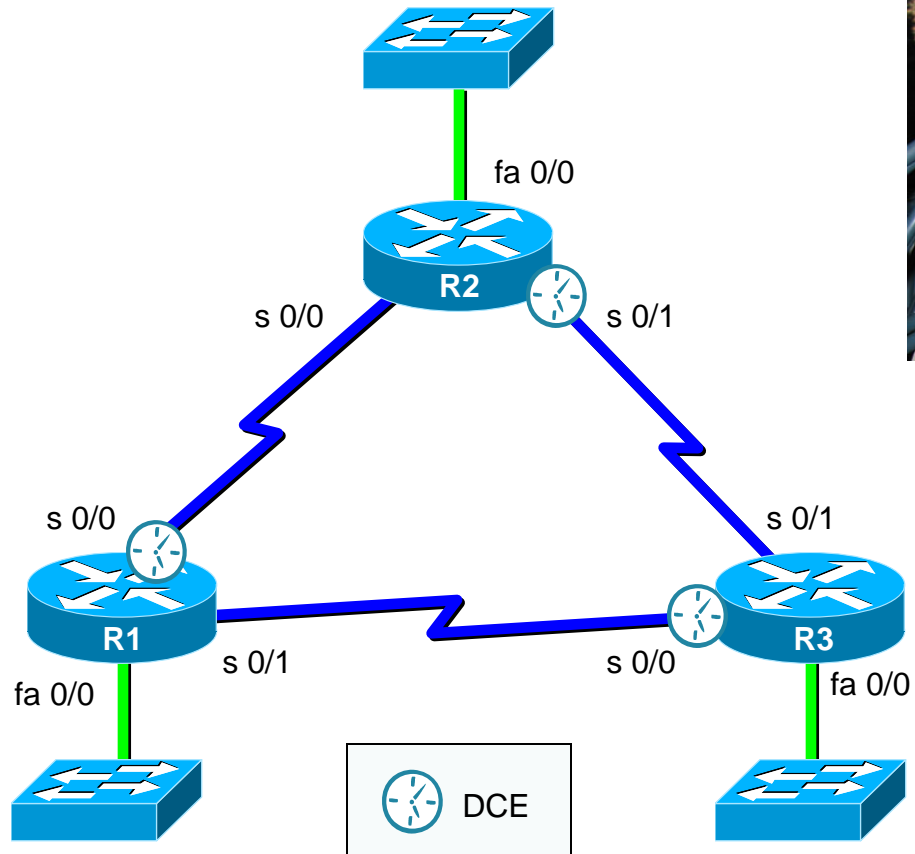

CIS 82 POD Router Cabling

Spring 2007

Istanbul Pod (2500)

Sydney Pod (2600)

Note: Istanbul and Sydney pods are cabled to match CIS 82 NetLab pods